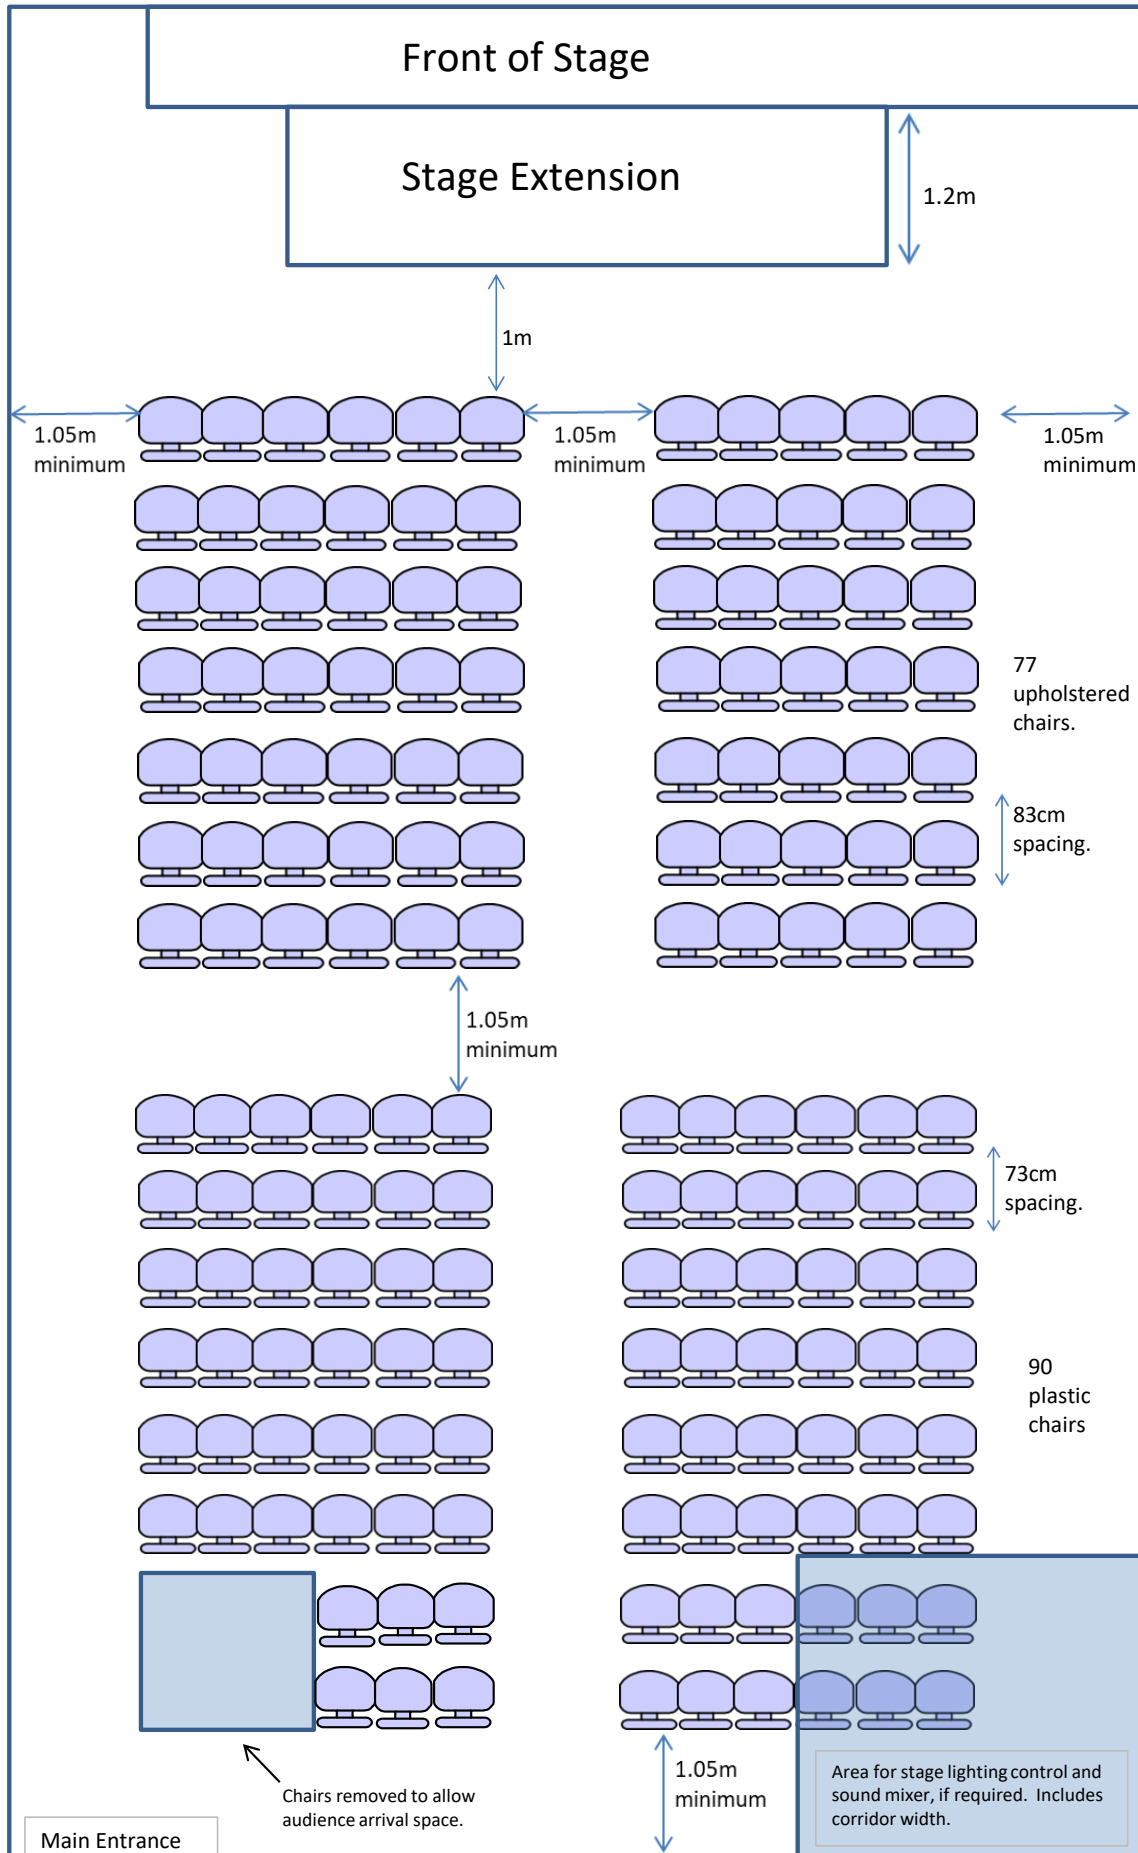

Woodbury Village Hall

Hall layout theatre style with stage extension in place.
167 chairs; 161 with mixer and lighting at rear of Hall.