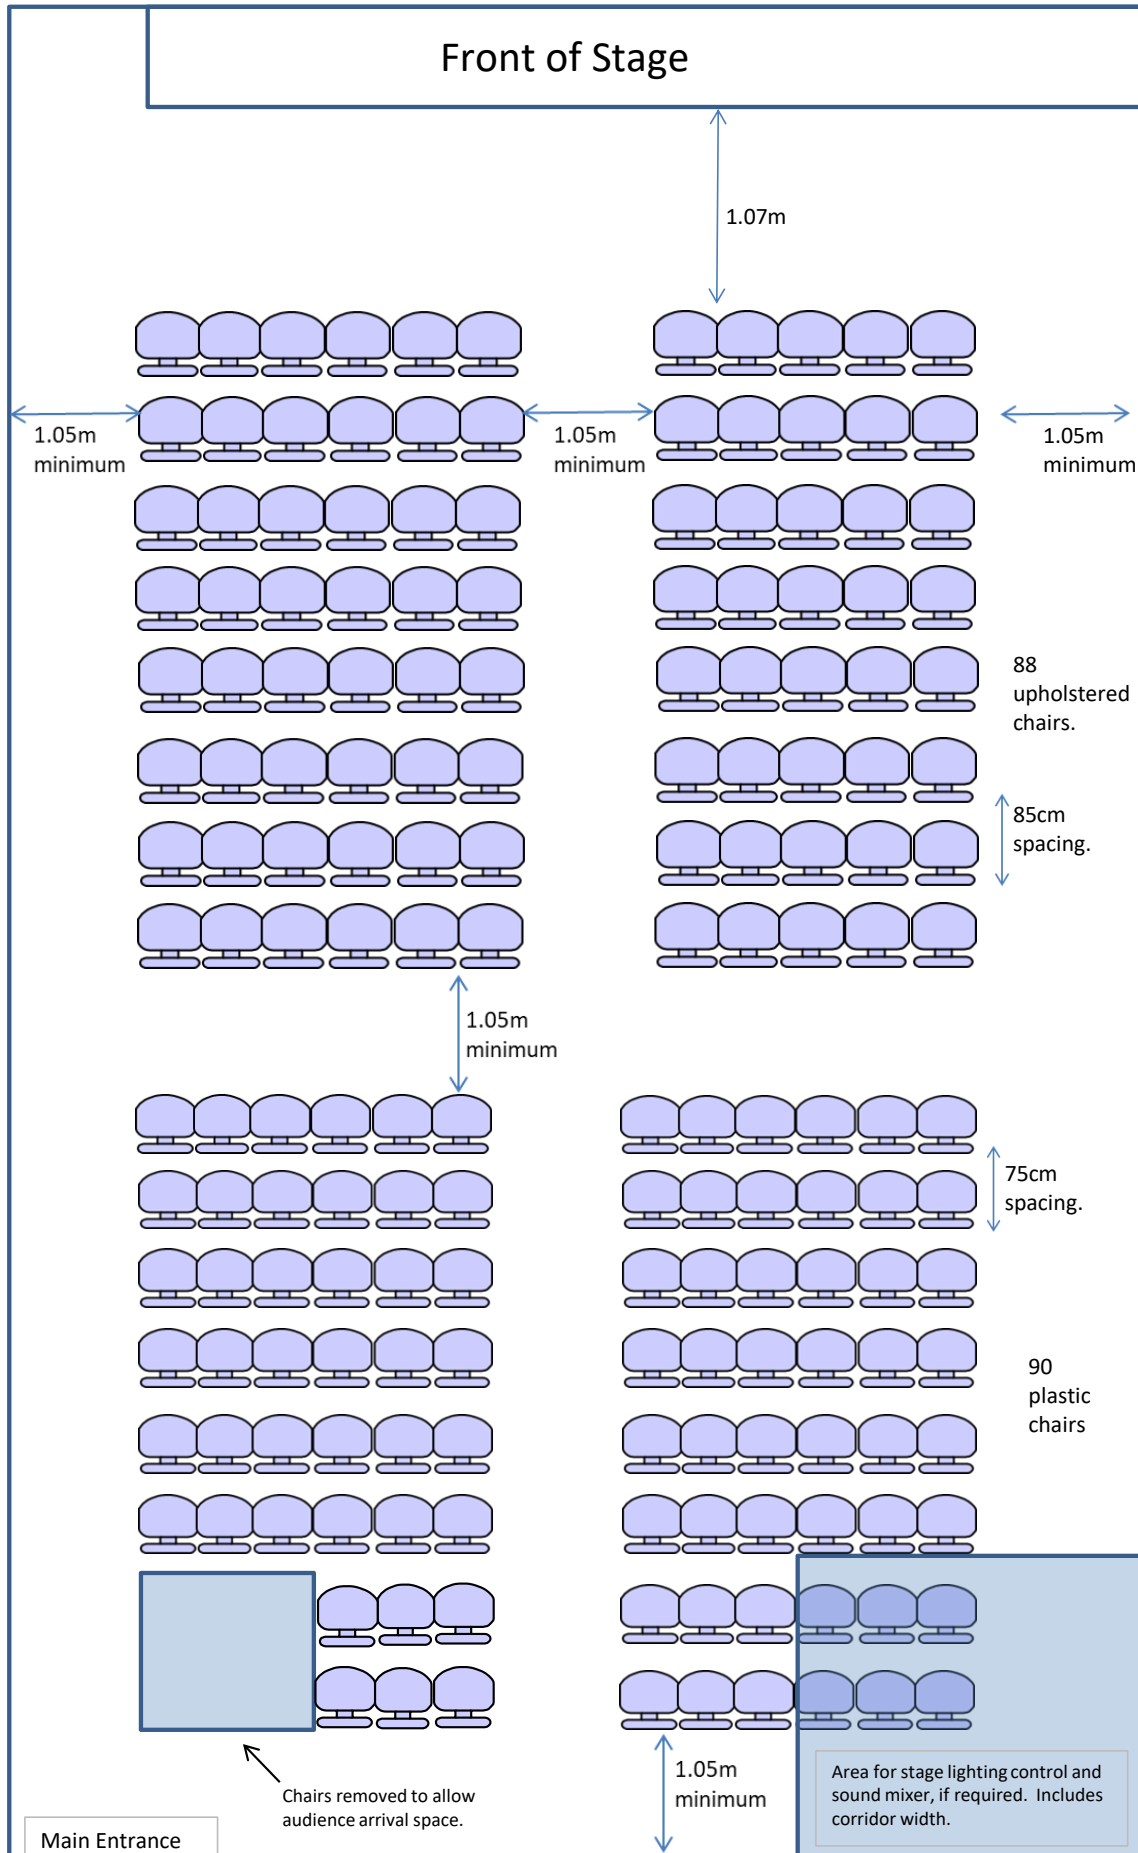

Woodbury Village Hall

Hall layout theatre style:
178 chairs; 172 with mixer and lighting at rear of Hall.